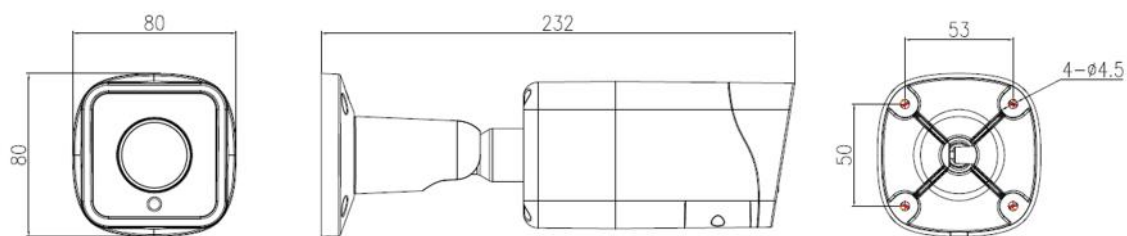

## Key Features

- 1/2.8" progressive scan CMOS
- Max. 3MP(2304×1296) @25fps resolution
- 2.7~13.5mm motorized lens
- DWDR, 3D DNR, ROI, HLC, BLC
- Support face, human and vehicle detection
- Smart events: intrusion, single line crossing, double line crossing, loitering, wrong way
- IR distance up to 40m
- Built-in SD card slot
- Supports 12VDC/PoE power supply
- IP67

# Specification

Camera	
Image Sensor	1/2.8" Progressive Scan CMOS
Max. Resolution	3MP (2304×1296)
Electronic Shutter	Color: 0.03 Lux @ (F1.2, AGC ON) , BW: 0 Lux @ (IR LED ON)
Min. illumination	Auto/Manual, 1/5 ~ 1/20,000s
Day & Night	IR cut filter
IR Distance	Up to 40 m (131.2 ft)
IR On/Off Control	Auto/Manual
Angle Adjustment	Pan: 0° ~ 360°, Tilt: 0° ~ 90°, Rotation: 0° ~ 360°
Lens	
Lens Type	Motorized lens
Iris Type	Fixed Iris
Focal Length	2.7 ~ 13.5 mm
Aperture	F1.6
Field of View	H: 100.6° ~ 28.7°, V: 54.3° ~ 16.1°
Video	
Streaming Capability	3 Streams
Stream/Frame Rate	Stream1: 2304×1296, 1920×1080, 1280×960, 1280×720 @ 25fps Stream2: D1, VGA, 640×360, CIF @ 25fps Stream3: VGA, CIF, QVGA @25fps
Bit Rate Control	CBR/VBR
Bit Rate	Stream1: 100kbps~6Mbps Stream2: 100kbps~6Mbps Stream3: 100kbps~3Mbps
Region of Interest	Off/On (8 Zone, Rectangle)
Image	
Image Adjustment	Brightness, Sharpness, Contrast, Saturation
Aisle Mode	Support
Mirror	Support
White Balance	Auto/Manual
Day/Night Setting	Auto, Day, Night, Time
Smart IR	Support
Noise Reduction	2D/3D DNR
Image Enhancement	HLC, BLC
Wide Dynamic Range	DWDR
S/N Ratio	55dB
Motion Detection	Support
Privacy Masking	Support

## Dimensions (mm)