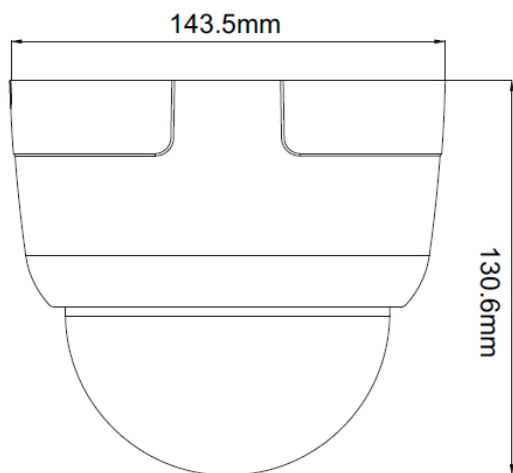

Dimensions (mm)

Accessories

Optional:

SN-BK357
Wall Bracket

SN-BK377
Corner Mount

SN-BK378
Pole Mount