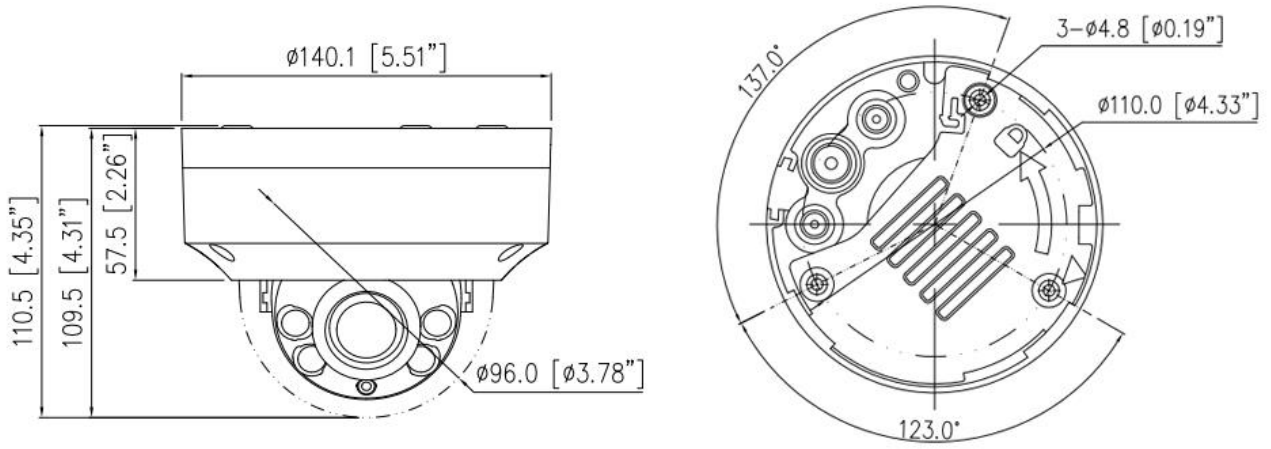

Dimensions (mm)

Accessories

Optional: