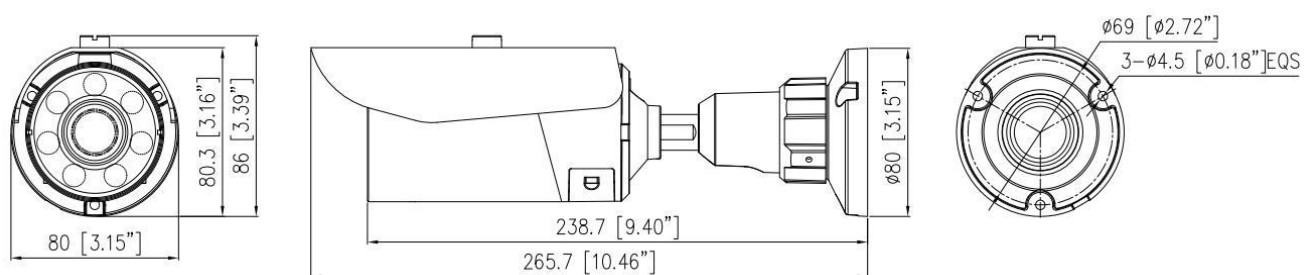

Dimensions (mm)

Accessories

Optional:

SN-CBK649B
Junction Box