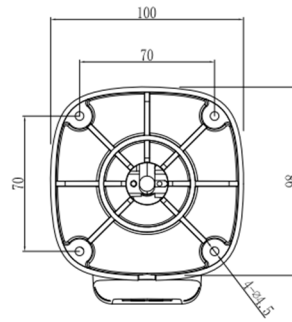

## Key Features

- 1/2.8" progressive scan CMOS
- Max. 8MP(3840×2160) @25/30fps resolution
- 4mm fixed lens
- WDR, 3D DNR, ROI, HLC, BLC, Defog
- Support face, human, vehicle detection and capture
- Smart events: intrusion, single line crossing, double line crossing, loitering, wrong way, people counting
- Built-in warm lights, illumination distance up to 50m
- 1/1 audio in/out, 1/1 alarm in/out
- Built-in microphone and speaker
- Built-in SD card slot, IP66, PoE

# Specification

Camera	
Image Sensor	1/2.8" Progressive Scan CMOS
Max. Resolution	8MP (3840×2160)
Electronic Shutter	Auto/Manual, 1/5 ~ 1/20,000s
Min. illumination	Color: 0.001 Lux (F1.0, AGC ON), 0 Lux with Light on
Day & Night	IR cut filter
Illumination Distance	Up to 50m (164.0 ft)
Illumination On/Off Control	Auto/Manual
Pan/Tilt/Rotation Range	Pan: 0° ~ 360°, Tilt: 0° ~ 90°, Rotation: 0° ~ 360°
Lens	
Lens Type	Fixed focus
Iris	Fixed Iris
Focal Length	4 mm
F Number	F1.0
Angle of View	H: 81.5°, V: 44.8°
Video	
Streaming Capability	3 Streams
Stream/Frame Rate	Stream1: 3840×2160, 2592×1944, 2592×1520, 2560×1440, 2304×1296, 1920×1080, 1280×720 @ 25/30fps Stream2: D1, VGA, CIF @ 25/30fps Stream3: VGA, CIF, QVGA @ 25/30fps
Bit Rate Control	CBR/VBR
Bit Rate	Stream1: 200kbps~16Mbps Stream2: 100kbps~6Mbps Stream3: 100kbps~3Mbps
Region of Interest	Off/On (8 Zone, Rectangle)
Smart Encode	Support
Image	
Image Adjustment	Brightness, Sharpness, Contrast, Saturation adjustable
Aisle Mode	Support
Mirror	Support
White Balance	Auto/Manual
Day/Night Setting	Auto, Day, Night, Time
Smart Illumination	Support
Noise Reduction	2D/3D DNR
Image Enhancement	HLC, BLC, Defog
Wide Dynamic Range	True WDR
S/N Ratio	55dB
Motion Detection	Support
Privacy Masking	Support

## Dimensions (mm)