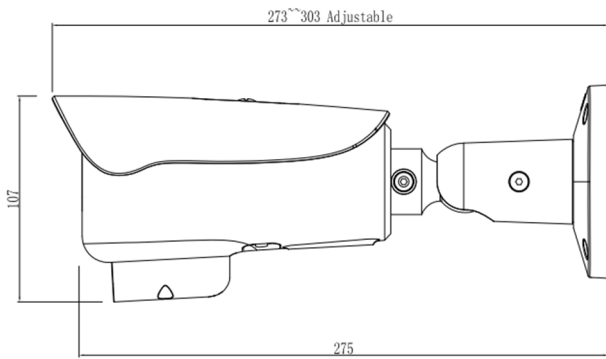

## Key Features

- 1/2.8" progressive scan CMOS
- Max. 8MP(3840×2160) @25/30fps resolution
- 4mm fixed lens
- WDR, 3D DNR, ROI, HLC, BLC, Defog
- Support face, human, vehicle detection and capture
- Smart events: intrusion, single line crossing, double line crossing, loitering, wrong way, people counting
- Built-in warm lights, illumination distance up to 50m
- 1/1 audio in/out, 1/1 alarm in/out
- Built-in microphone and speaker
- Built-in SD card slot, IP66, PoE

# Specification

Camera	
Image Sensor	1/2.8" Progressive Scan CMOS
Max. Resolution	8MP (3840×2160)
Electronic Shutter	Auto/Manual, 1/5 ~ 1/20,000s
Min. illumination	Color: 0.001 Lux (F1.0, AGC ON), 0 Lux with Light on
Day & Night	IR cut filter
Illumination Distance	Up to 50m (164.0 ft)
Illumination On/Off Control	Auto/Manual
Pan/Tilt/Rotation Range	Pan: 0° ~ 360°, Tilt: 0° ~ 90°, Rotation: 0° ~ 360°
Lens	
Lens Type	Fixed focus
Iris	Fixed Iris
Focal Length	4 mm
F Number	F1.0
Angle of View	H: 81.5°, V: 44.8°
Video	
Streaming Capability	3 Streams
Stream/Frame Rate	Stream1: 3840×2160, 2592×1944, 2592×1520, 2560×1440, 2304×1296, 1920×1080, 1280×720 @ 25/30fps Stream2: D1, VGA, CIF @ 25/30fps Stream3: VGA, CIF, QVGA @ 25/30fps
Bit Rate Control	CBR/VBR
Bit Rate	Stream1: 200kbps~16Mbps Stream2: 100kbps~6Mbps Stream3: 100kbps~3Mbps
Region of Interest	Off/On (8 Zone, Rectangle)
Smart Encode	Support
Image	
Image Adjustment	Brightness, Sharpness, Contrast, Saturation adjustable
Aisle Mode	Support
Mirror	Support
White Balance	Auto/Manual
Day/Night Setting	Auto, Day, Night, Time
Smart Illumination	Support
Noise Reduction	2D/3D DNR
Image Enhancement	HLC, BLC, Defog
Wide Dynamic Range	True WDR
S/N Ratio	55dB
Motion Detection	Support
Privacy Masking	Support

## Dimensions (mm)